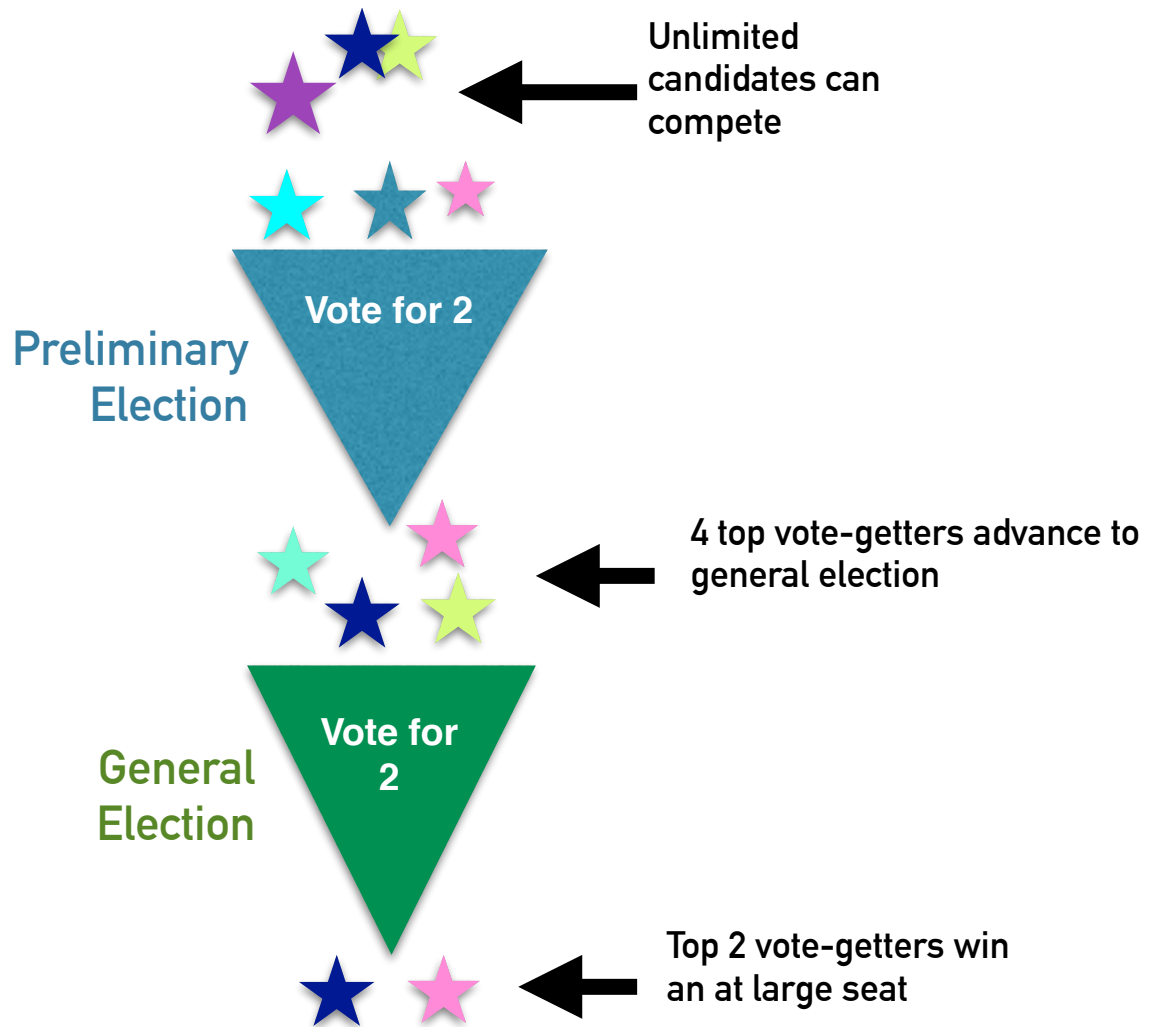

How It Works

Springfield City Council At-Large Election

5 seats

A Preliminary Election is held citywide in any race where the number of candidates exceeds twice the number of seats to be filled in the General Election, that's 10 for City Council at Large

How It Works

Springfield City Council Ward Election

8 wards, 1 seat per ward

A Preliminary Election contest is held in a ward only if the number of candidates exceeds 2 (twice the # of seats to be filled).

How It Works

Springfield School Committee At-Large Election 2 seats

A Preliminary Election contest is held citywide only if the number of candidates exceeds 4 (twice the number of seats to be filled).

How It Works

Springfield School Committee District Election

4 districts, 1 seat per district

A Preliminary Election contest is held in a district only if the number of candidates exceeds more than 2.

Districts are composed of two wards