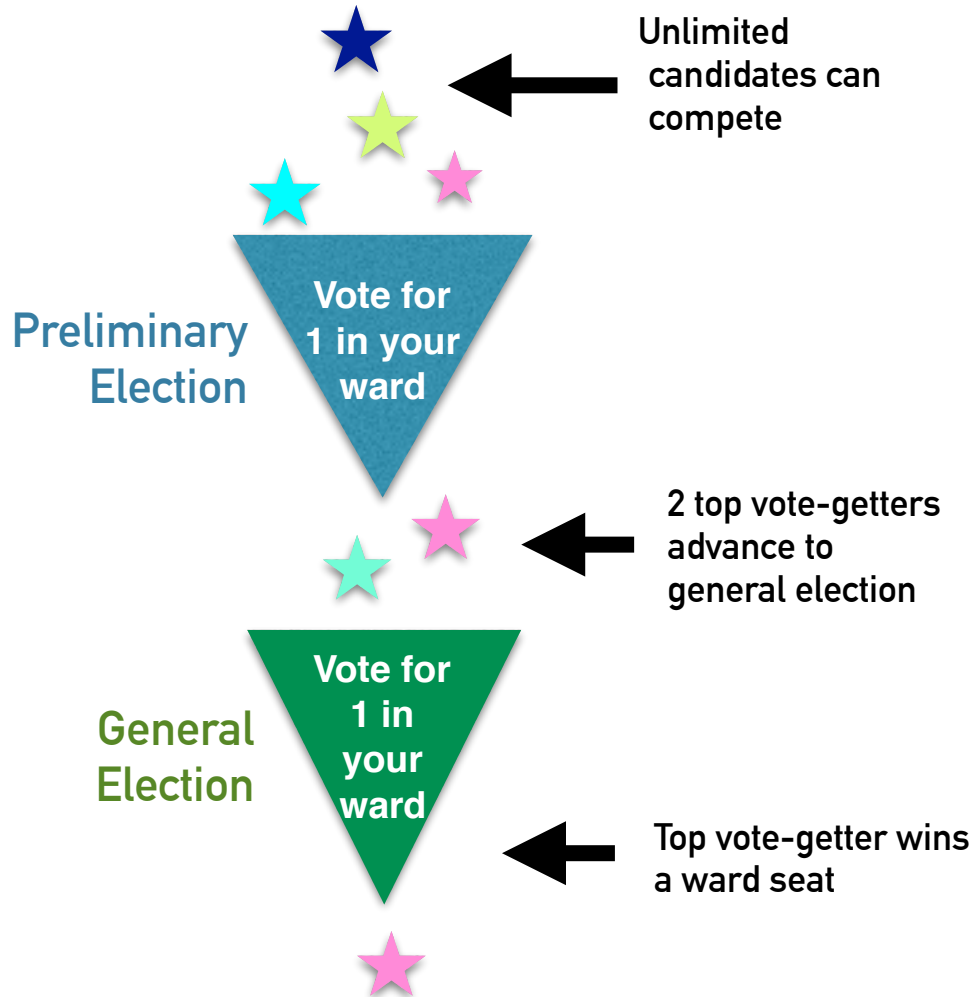

How It Works

Springfield City Council At-Large Election

5 seats

A Preliminary Election is held citywide in any race where the number of candidates exceeds twice the number of seats to be filled in the General Election, that's 10 for City Council at Large

How It Works

Springfield City Council Ward Election

8 wards, 1 seat per ward

A Preliminary Election contest is held in a ward only if the number of candidates exceeds 2 (twice the # of seats to be filled).

How It Works

Springfield School Committee At-Large Election 2 seats

A Preliminary Election contest is held citywide only if the number of candidates exceeds 4 (twice the number of seats to be filled).

How It Works