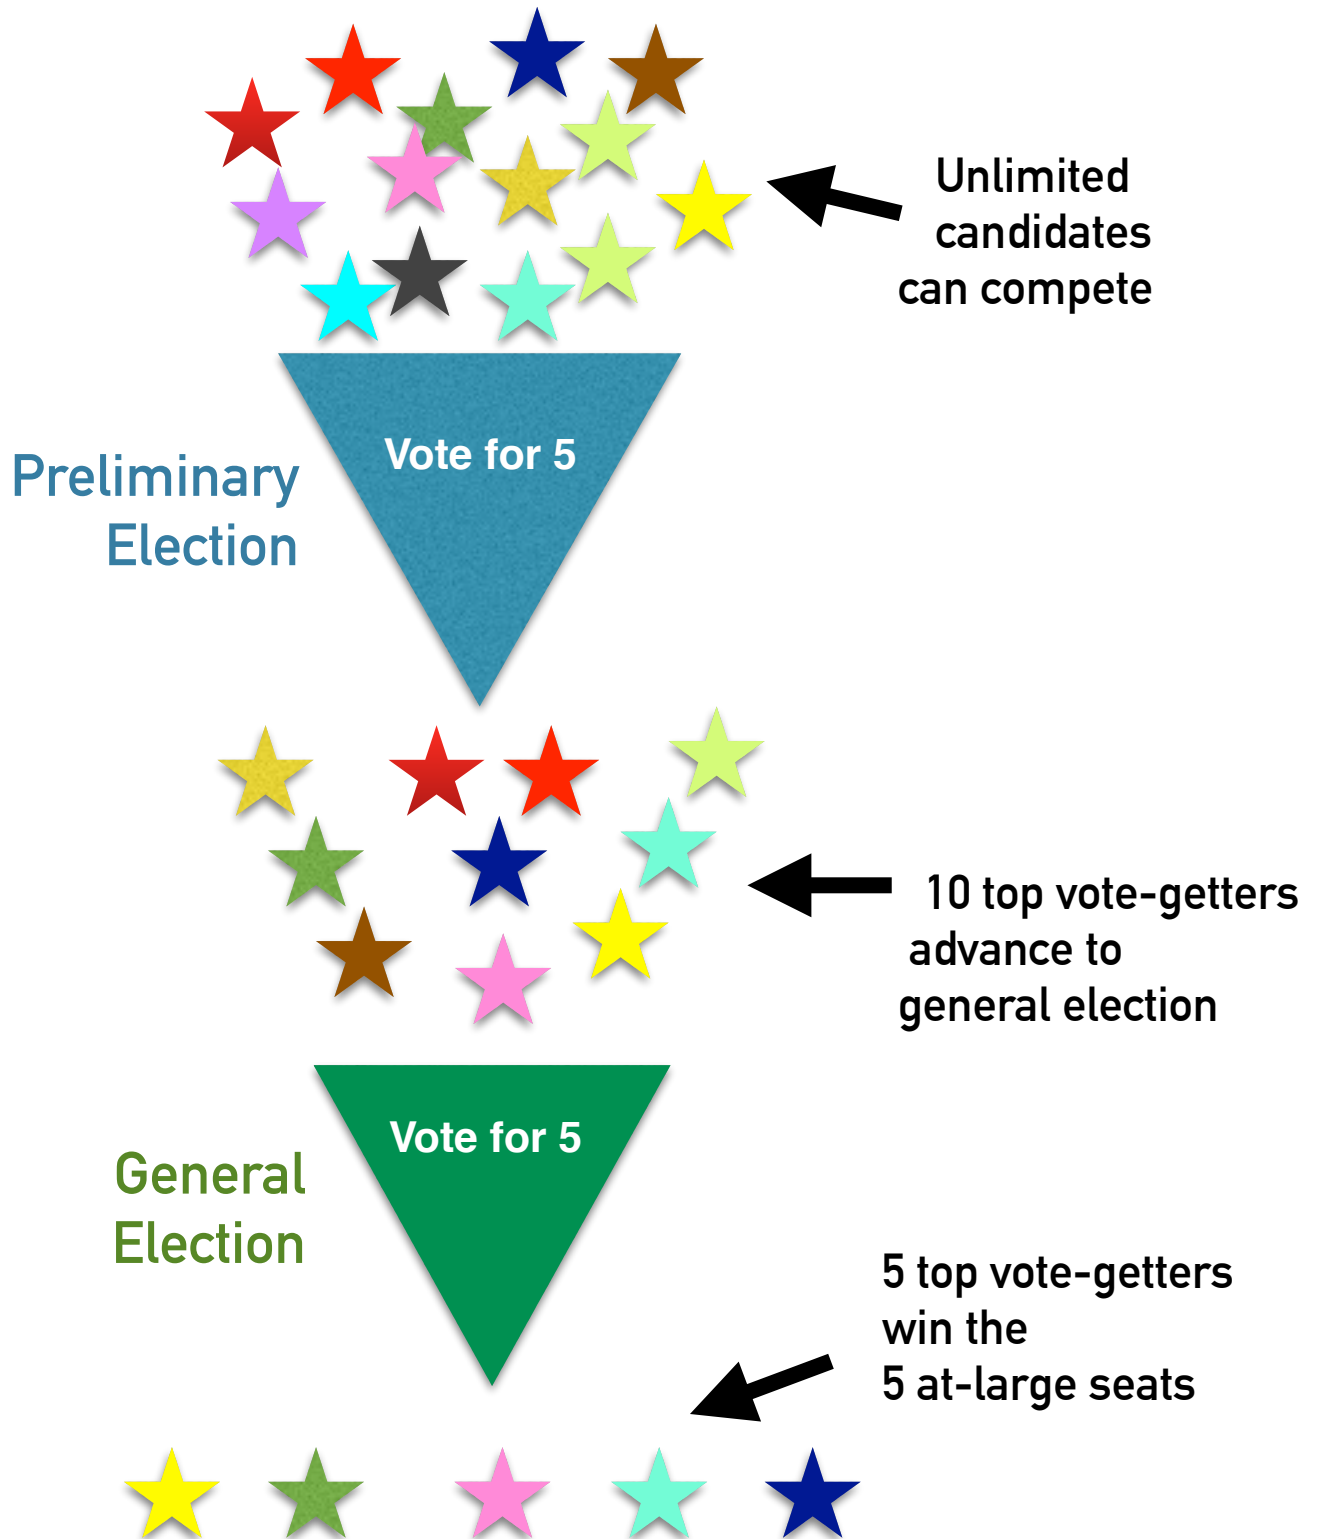

How It Works

Springfield City Council At-Large Election

5 seats

A Preliminary Election is held citywide in any race where the number of candidates exceeds twice the number of seats to be filled in the General Election, that's 10 for City Council at Large

How It Works

Springfield City Council Ward Election

8 wards, 1 seat per ward

A Preliminary Election contest is held in a ward only if the number of candidates exceeds 2 (twice the # of seats to be filled).

How It Works

Springfield School Committee At-Large Election 2 seats

A Preliminary Election contest is held citywide only if the number of candidates exceeds 4 (twice the number of seats to be filled).

How It Works

Springfield School Committee District Election

4 districts, 1 seat per district

A Preliminary Election contest is held in a district only if the number of candidates exceeds more than 2.

Districts are composed of two wards